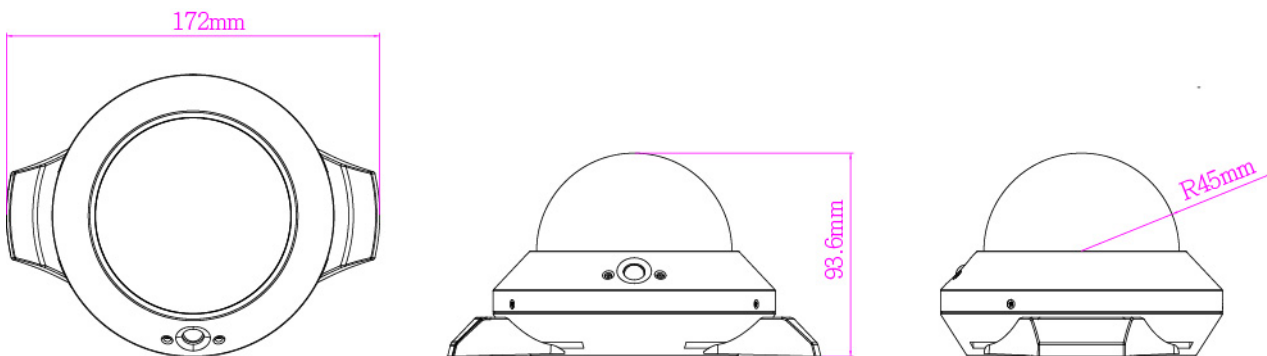

SPECIFICATIONS

■ Network	
Network Compression	H.264 / MPEG4 / MJPEG
Multiple Video Streaming (Encode Modes, IPS, Resolution)	YES
LAN Port	YES
LAN Speed	10/100 Based-T Ethernet
Supported Protocols	DDNS, PPPoE, DHCP, NTP, SNTP, TCP/IP, ICMP, SMTP, FTP, HTTP, RTP, RTSP, RTCP, IPv4, Bonjour, UPnP, DNS, UDP, IGMP, QoS
ONVIF Compatible	YES
Frame Rate	30fps
Number of Online Users	10
Security	(1) Multiple user access levels with password (2) IP address filtering (3) Digest authentication
Remote Access	(1) Internet Explorer on Windows operating system (2) EagleEyes on iPhone, iPad & Android mobile devices
■ Camera	
Image Sensor	1/2.9" SONY H.R. image sensor
Video Resolution	1080P to QVGA
Min Illumination	0.1 Lux / F1.5, 0 Lux (LED ON)
Shutter Speed	1/2 to 1/10,000 sec
S/N Ratio	More than 48dB (AGC off)
Lens	f3.8mm / F1.5
Viewing Angle	73.2°(Horizontal) / 47.4°(Vertical) / 85.4°(Diagonal)

SPECIFICATIONS (CONTINUED)

■ Camera	
IR LED	12 units
IR Effective Range	Up to 10 meters
IR Shift	YES
White Balance	ATW
AGC	Auto
IRIS Mode	AES
POE	YES (IEEE 802.3af)
PIR Sensor	Detection Range 76° wide angle with up to 5m long distance at 2.5m height (under 30°C)
External Alarm I/O	YES
External Audio In / Out	YES
Power Source (±10%)	12V / 1A
Operating Temperature	0°C~40°C
■ Others	
Mobile Surveillance	iPad / iPhone / Android mobile device
Motion Detection	YES
Event Notification	FTP / Email / SMS
RTC (real-time clock)	YES
Digital Pan / Tilt / Zoom	YES
Minimum Web Browsing Requirements	<ul style="list-style-type: none"> • Pentium 4 CPU 1.3 GHz or higher, or equivalent AMD • 256 MB RAM • AGP graphics card, Direct Draw, 32MB RAM • Windows 7, Vista & XP, DirectX 9.0 or later • Internet Explorer 7.x or later

*The specifications are subject to change without notice.

DIMENSIONS**

** Dimensional tolerance: (± 5mm)